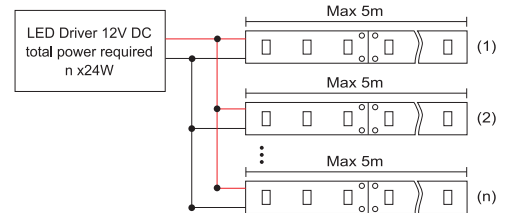

Connection Instructions