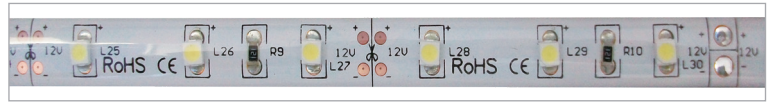

Single Colour 8mm LED Flexi Strip 8mm單色LED柔性軟燈條

SMD 3528 12V 60LED/meter

Product Features:

- Super compact strip with SMD LED technology
- Available in 12V DC maximum
- Flexible Strip with 3M self-adhesive tapes at back for easy fixing
- 60pcs LEDs per meter, 5Mt per reel
- Cuttable every 50mm at the scissors symbol
- Maximum angle of bend 120
- Wide ambient temperature: -20°C...+65°C
- Average life 50,000 hrs