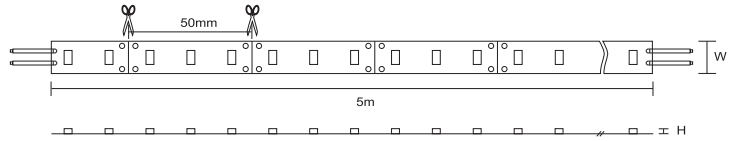

Single Colour 8mm LED Flexi Strip 8mm單色LED柔性軟燈條

SMD 3528 12V 60LED/meter

Product Features:

- Super compact strip with SMD LED technology
- Available in 12V DC maximum
- Flexible Strip with 3M self-adhesive tapes at back for easy fixing
- 60pcs LEDs per meter, 5Mt per reel
- Cuttable every 50mm at the scissors symbol
- Maximum angle of bend 120
- Wide ambient temperature: -20°C...+65°C
- Average life 50,000 hrs